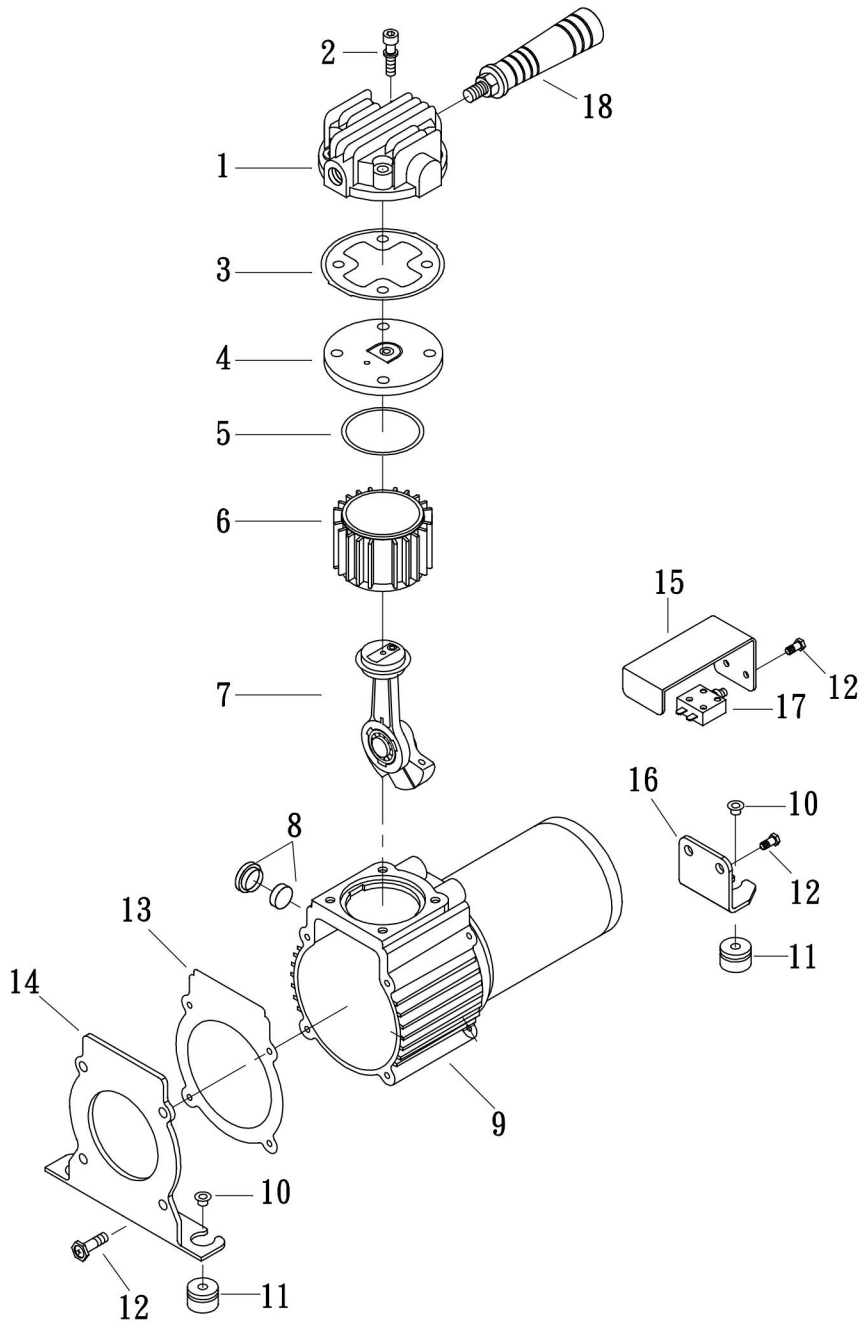

MODEL :DC02

SPARE PARTS LIST

NO : MP-1905

REF. NO.	DESCRIPTION	PART NO.	QTY.	REF. NO.	DESCRIPTION	PART NO.	QTY.
1	Cylinder head	3101063	1	10	Grommet	2N48-002	3
2	Allen bolt set	3B01-M05*060V	4	11	Rubber pad	2439013	3
3	Cylinder head gasket	2G01-025H	1	12	Hexagon bolt	2B00-FM04*010A	8
4	Exhaust valve seat set	3B11-DC02	1	13	Front cover gasket	2G07-012	1
5	Valve seat gasket	2G03-018	1	14	Front cover	3309027	1
6	Cylinder	3201068	1	15	Bracket	3427066A	1
7	Rod set	3B34-DC02	1	16	Motor base	3421014	1
8	Air filter set	2140026	1	17	Circuit breaker	2E25-20A	1
9	Motor set	3B8-DC0212V	1	18	Grip	3432011	1